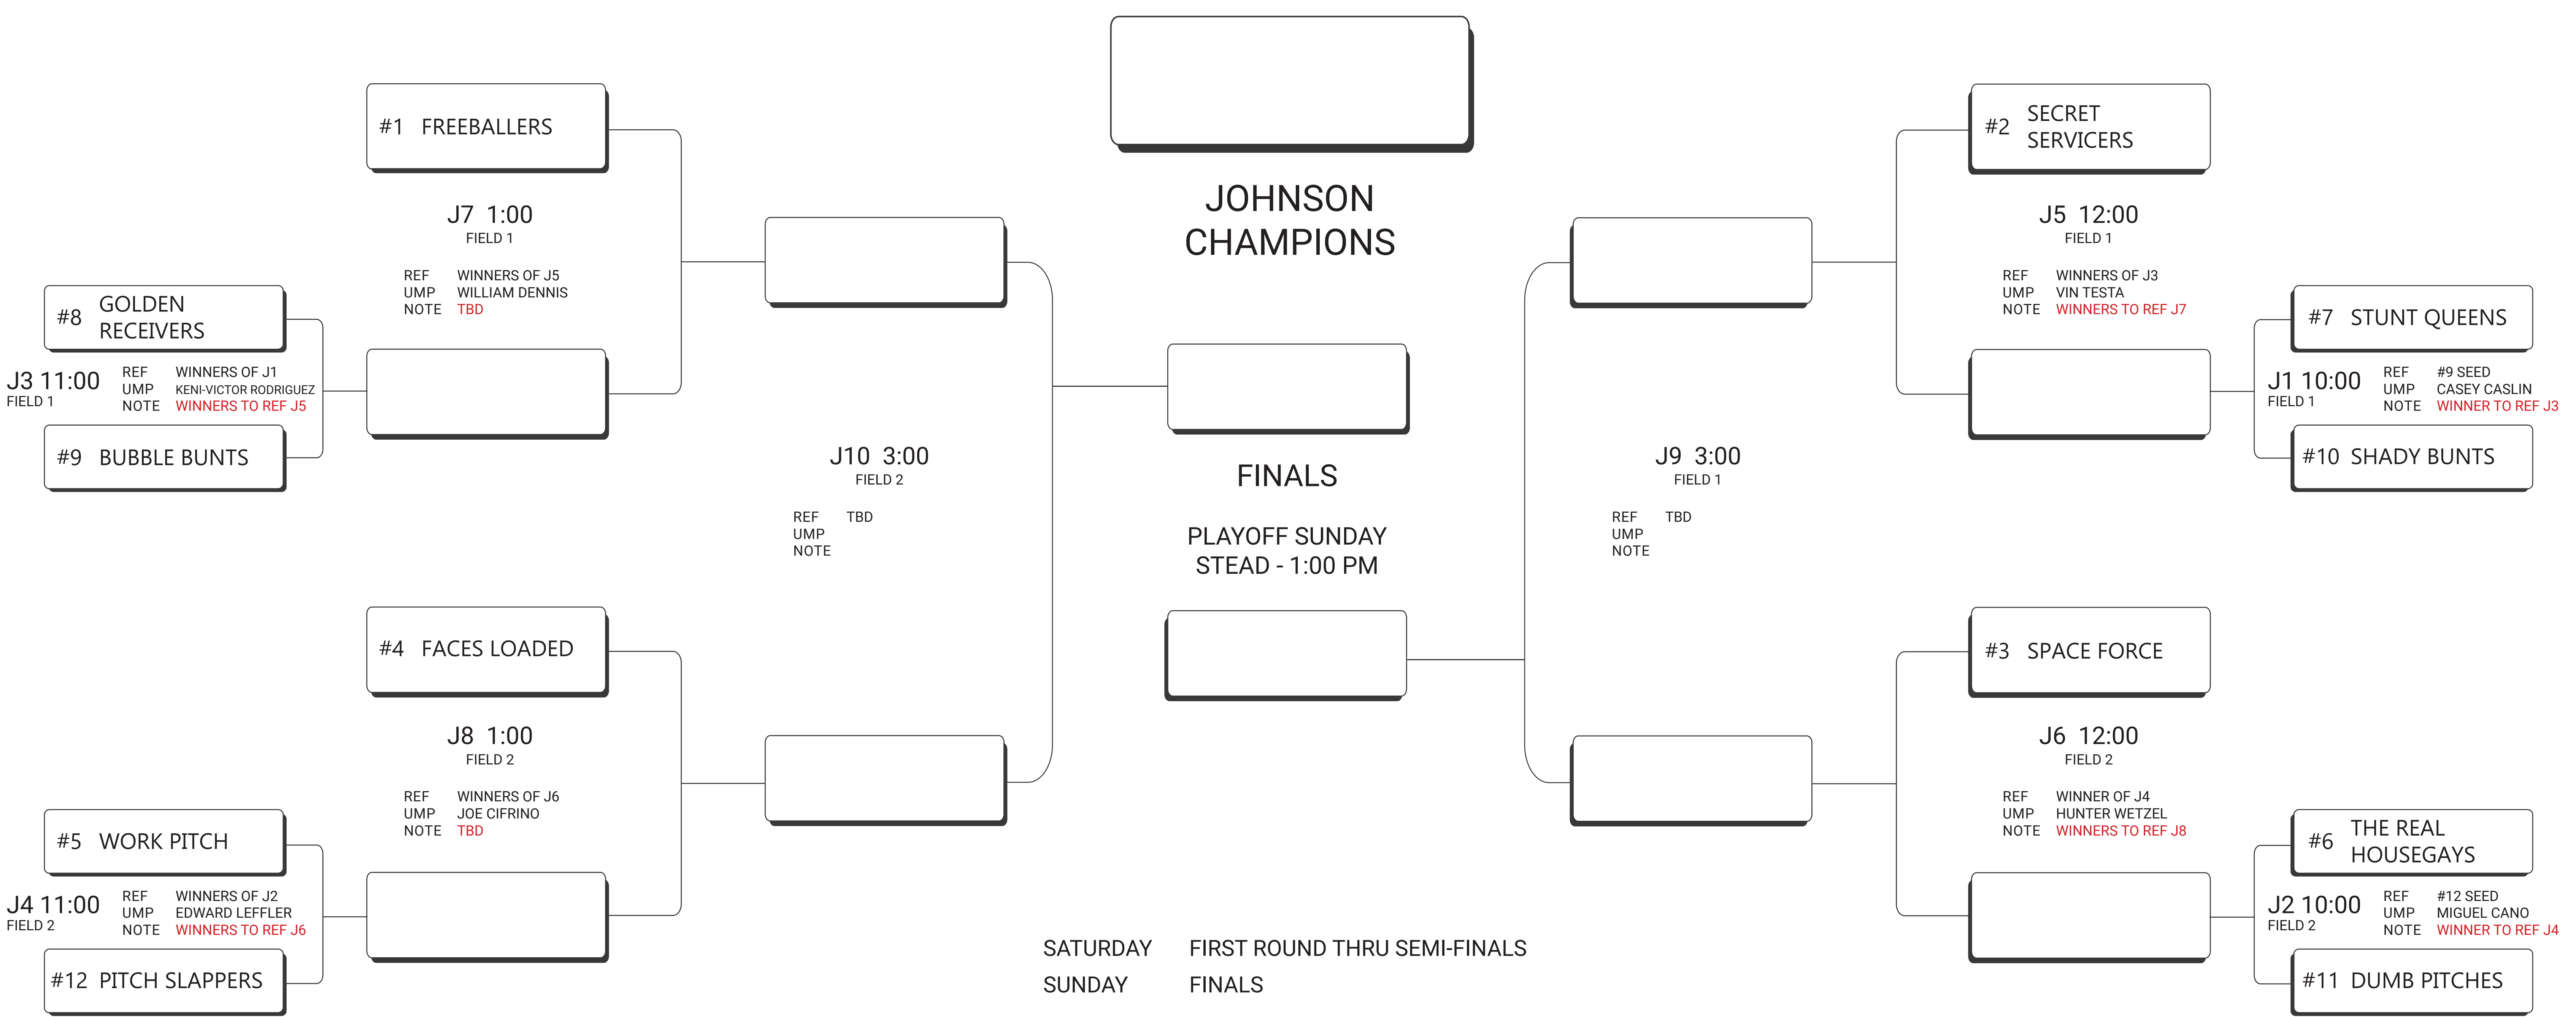

DACHA BEER GARDEN®
SHAW ★ WASHINGTON DC

DACHA BEER GARDEN®
NAVY YARD ★ WASHINGTON DC

JOHNSON CONFERENCE